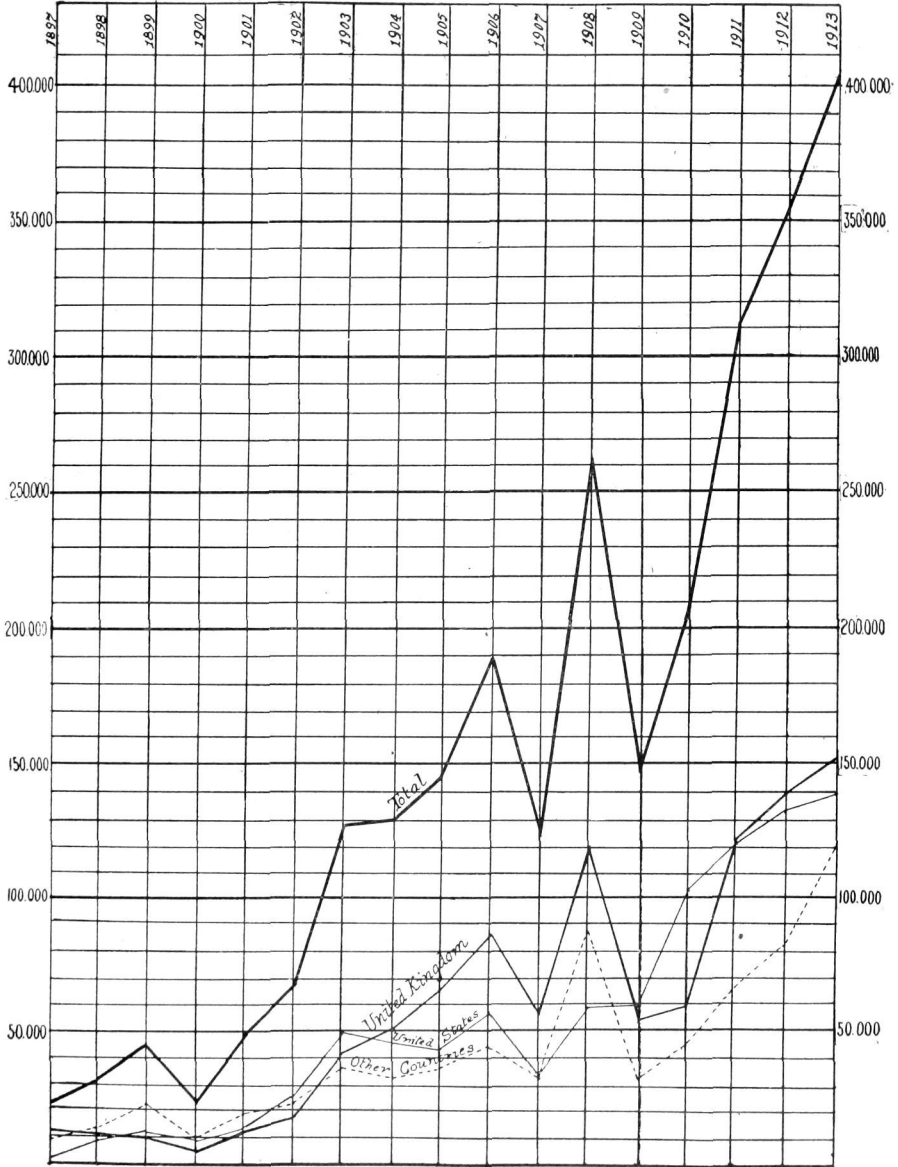

DIAGRAM ILLUSTRATING CANADIAN IMMIGRATION, 1897-1913.

Thick line — total immigrants. Semi-thick line — immigrants from United Kingdom.
 Thin line — immigrants from United States. Dotted line — immigrants from other countries.

(The vertical height of each rectangle represents 10,000 immigrants.)